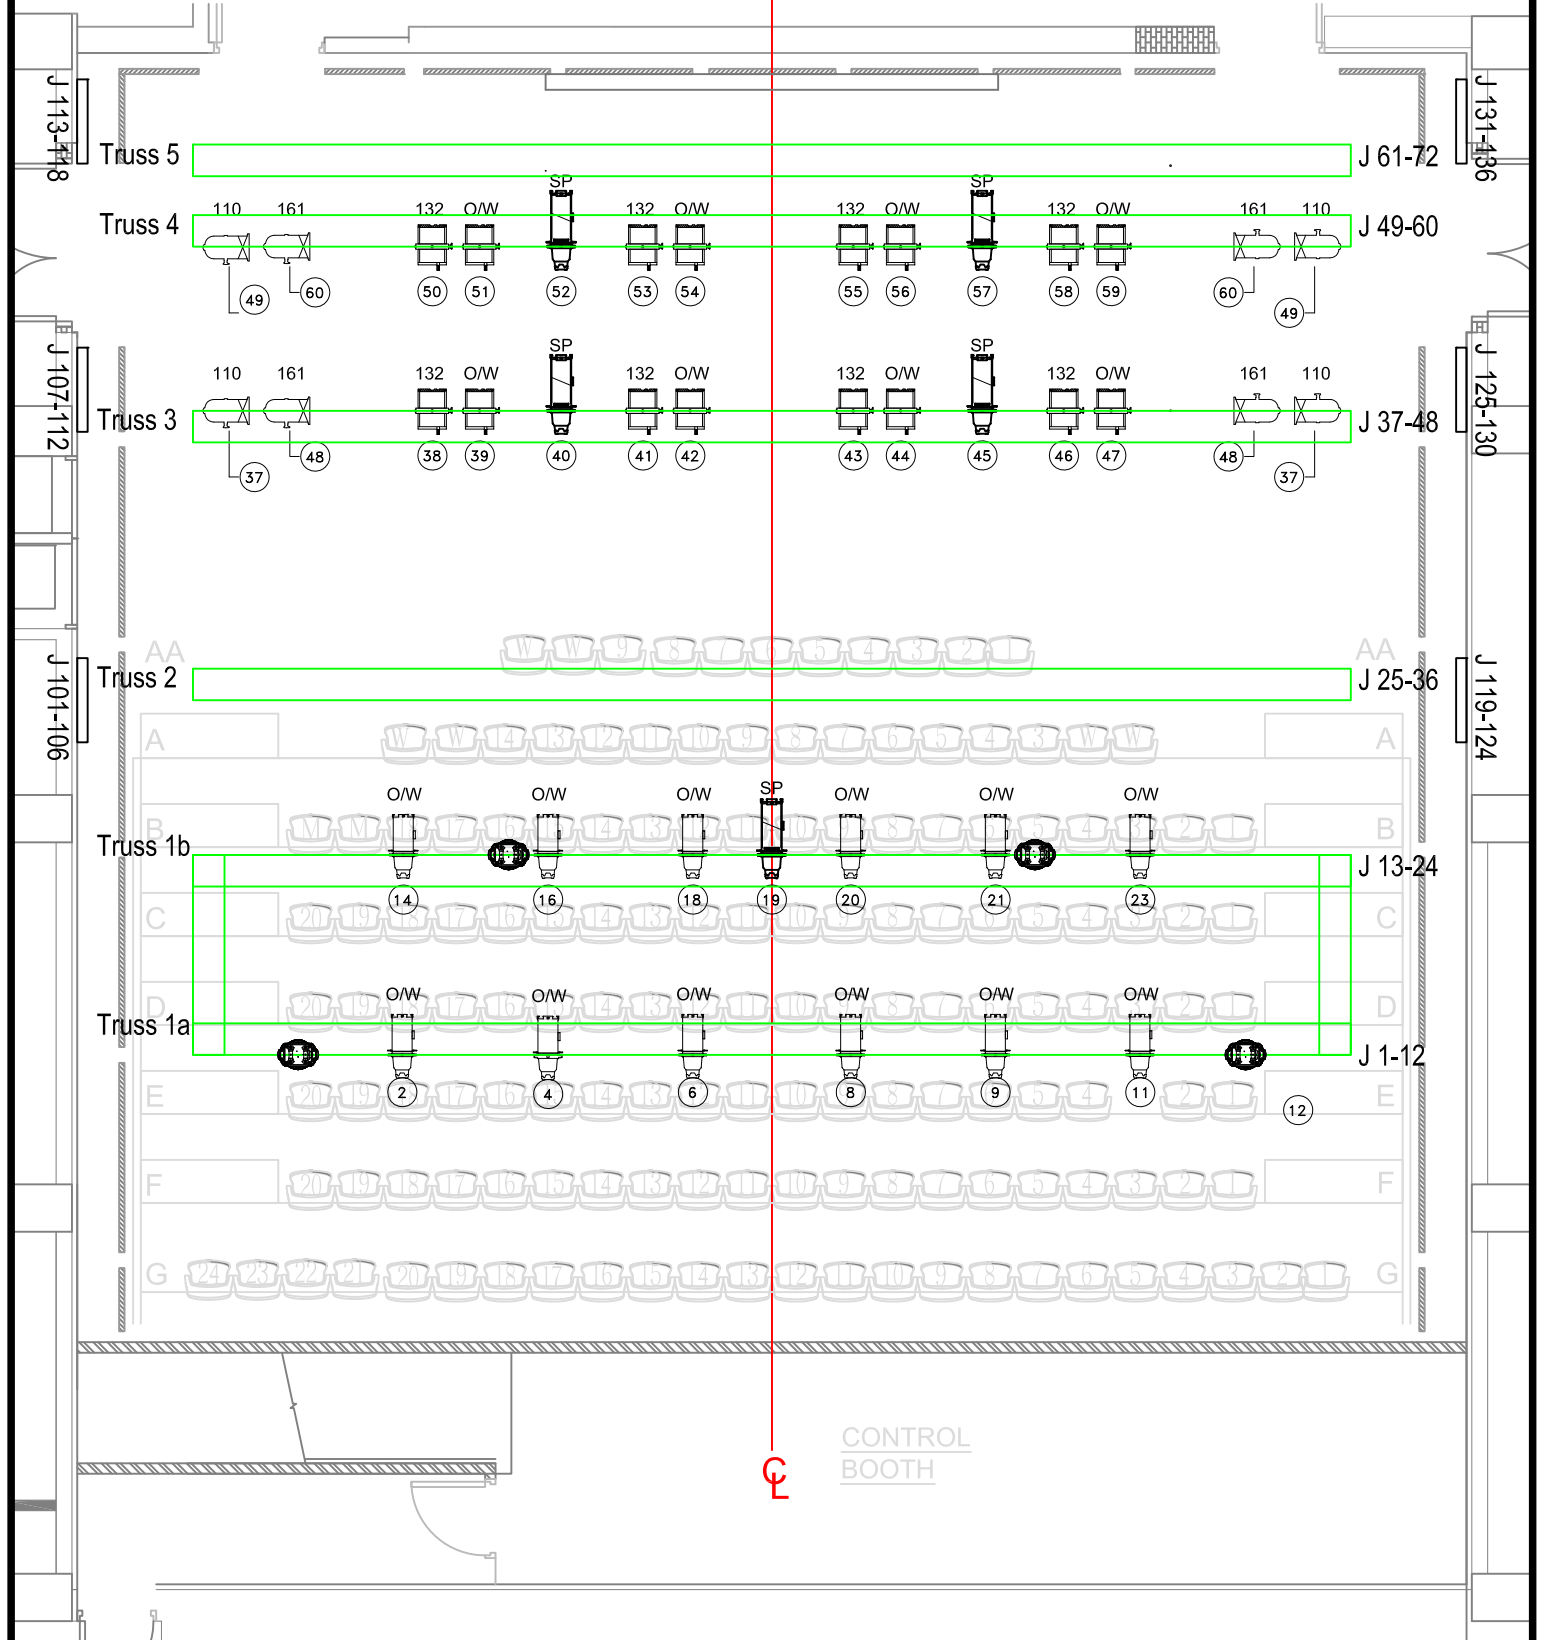

6M 5M 4M 3M 2M 1M C 1M 2M 3M 4M 5M 6M

* Truss SWL 250 kg

LEGEND

	ETC Source Four Zoom Profile 15°-30° (750W) , 7.6 kg
	ETC Source Four Zoom Profile 25°-50° (750W) , 7.6 kg
	Robert Juliat 310HF Fresnel (1kW) , 7.7 kg
	Kupo PAR64LB CP62 (1kW), 1.79 kg
	Robe Spider LED Wash Beam (780W), 13.3 kg